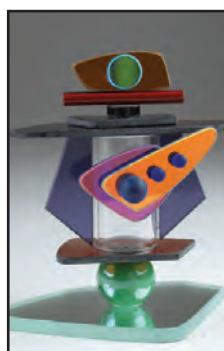

TL-4
32" H

Shade 12" Dia. x 12" H

PERFUMES

PBD 37

PBD 38

PBD 39

PBD 40

PBD 41