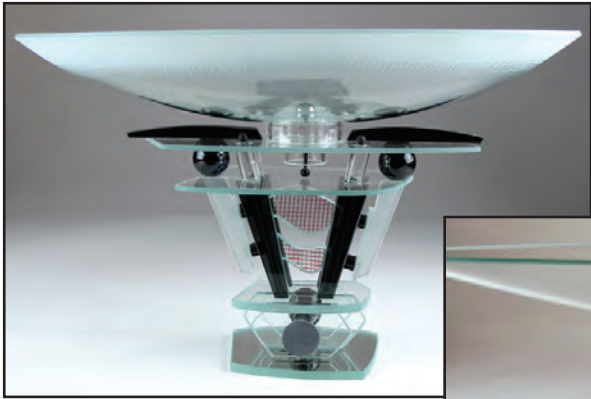

AGMP 15

AGMP 16

BOWLS

The Ponzini Art Glass slumped bowl will make an elegant centerpiece for any table. Functional or decorative. Three new styles for 2014.

B 44 (14" Diameter, 8 1/2" H)

B 49
(7 1/2" x 21 1/2"
Elliptical,
8.5" H))

B 48 (11" x 19" Oval, 8 1/2" H)

B 46 (14" Diameter, 8 1/2" H)

B 50 (15" x 14", 11" H)

WINE • MARTINI • FLUTE

Introducing six new styles in colored glass for 2014, keeping the line fresh and innovative. This functional stemware is available in the following styles: