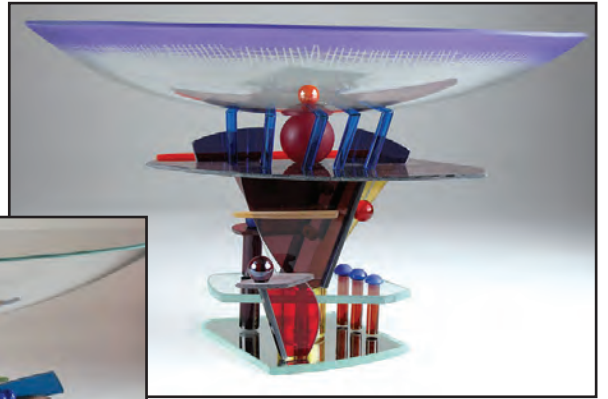

AGMP 15

AGMP 16

BOWLS

The Ponzini Art Glass slumped bowl will make an elegant centerpiece for any table. Functional or decorative. Three new styles for 2014.

B 44 (14" Diameter, 8 1/2" H)

B 49
(7 1/2" x 21 1/2"
Elliptical,
8.5" H))

B 48 (11" x 19" Oval, 8 1/2" H)

B 46 (14" Diameter, 8 1/2" H)

B 50 (15" x 14", 11" H)

WINE • MARTINI • FLUTE

Introducing six new styles in colored glass for 2014, keeping the line fresh and innovative. This functional stemware is available in the following styles:

7 1/2 oz. Martini 6 1/8 H (AGM)

7 1/2 oz. Flute 9 1/2" H (AGF)

16 1/2 oz. Red Wine 7 1/2" H (AGR)

10 oz. All Purpose Wine 7 1/2" H (AG)

All employ high quality crystal drinking bowl. The adhesive that we use is specially formulated for stemware and is dishwasher safe although hand-washing is recommended.