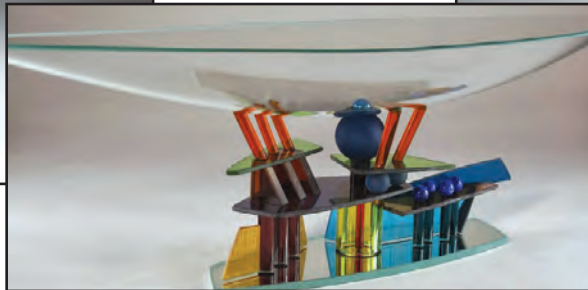

AGMP 15

AGMP 16

BOWLS

The Ponzini Art Glass slumped bowl will make an elegant centerpiece for any table. Functional or decorative. Three new styles for 2014.

B 44 (14" Diameter, 8 1/2" H)

B 49
(7 1/2" x 21 1/2"
Elliptical,
8.5" H))

B 48 (11" x 19" Oval, 8 1/2" H)

B 46 (14" Diameter, 8 1/2" H)

B 50 (15" x 14", 11" H)

WINE • MARTINI • FLUTE

Introducing six new styles in colored glass for 2014, keeping the line fresh and innovative. This functional stemware is available in the following styles: