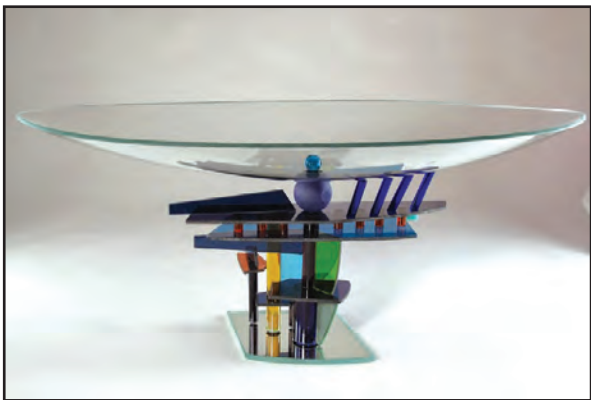

AGMP 15

AGMP 16

BOWLS

The Ponzini Art Glass slumped bowl will make an elegant centerpiece for any table. Functional or decorative. Three new styles for 2014.

B 44 (14" Diameter, 8 1/2" H)

B 49
(7 1/2" x 21 1/2"
Elliptical,
8.5" H))

B 48 (11" x 19" Oval, 8 1/2" H)

B 46 (14" Diameter, 8 1/2" H)

B 50 (15" x 14", 11" H)

WINE • MARTINI • FLUTE

Introducing six new styles in colored glass for 2014, keeping the line fresh and innovative. This functional stemware is available in the following styles: