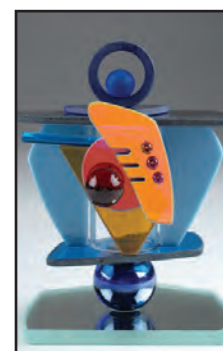

TL-4
32" H

Shade 12" Dia. x 12" H

PERFUMES

PBD 37

PBD 38

PBD 39

PBD 40

PBD 41